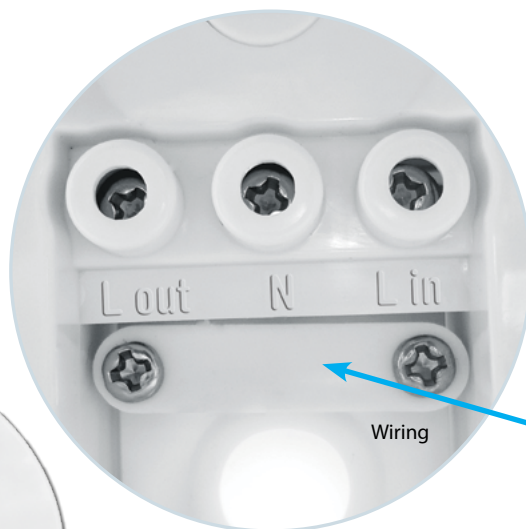

LUX levels

**STAND ALONE INTERNAL 360° PIR SENSOR**

- Polycarbonate construction
- 1600W incandescent, 500W fluorescent load capacity
- Max. 200W LED load capacity (no more than eight lights)
- Adjustable lux level • Time on adjustable: 10 sec - 15 min
- 4.5 metre radius range
- 360° detection zone

Wiring

Controls inside of fitting

Code	IP Rating	MOM / OPQ
SA360PIR	IP20	1 / 50