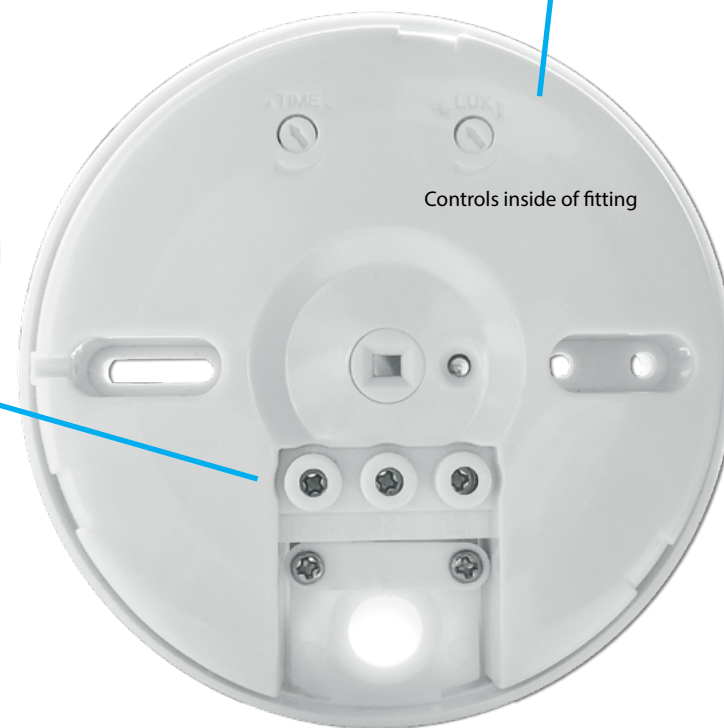

LUX levels

**STAND ALONE INTERNAL 360° PIR SENSOR**

- Polycarbonate construction
- 1600W incandescent, 500W fluorescent load capacity
- Max. 200W LED load capacity (no more than eight lights)
- Adjustable lux level • Time on adjustable: 10 sec - 15 min
- 4.5 metre radius range
- 360° detection zone

Wiring

Controls inside of fitting

Code	IP Rating	MOM / OPQ
SA360PIR	IP20	1 / 50