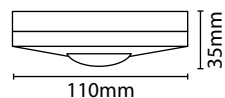

LUX levels

**STAND ALONE INTERNAL 360° PIR SENSOR**

- Polycarbonate construction
- 1600W incandescent, 500W fluorescent load capacity
- Max. 200W LED load capacity (no more than eight lights)
- Adjustable lux level • Time on adjustable: 10 sec - 15 min
- 4.5 metre radius range
- 360° detection zone