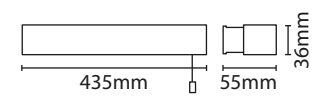

This product contains a light source of energy efficiency class F

Lumen efficacy: 101 lm / W

Not suitable for accent lighting