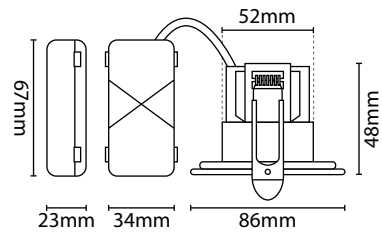

- Fixed pressed steel LED downlight with polycarbonate diffuser and 60mm cut out diameter
- Fire-rated for individual 30, 60 and 90 minute ceiling types
- Fire-rated for I-Joist ceiling types; separate 30 and 60 minute testing
- Power selectable - use the rear-mounted dip switch to select 5W or 8W to achieve preferred lumen output and energy usage
- Colour temperature selectable - easily select between 3000K, 4200K or 6500K to suit the application or preference
- Dimmable integrated LED light source (use with a compatible dimmer)
- Wide 60° beam angle and IP65 rating for general illumination of all general interior applications, including bathrooms
- Pre-wired with 10cm cable onto connector with push-fit terminal block - suitable for loop-in loop-out connection
- Complete with classic white bezel with foam back to seal against air permeability. Additional chrome, satin nickel or black bezels available

Code	Colour Temp.	5W Lumens	8W Lumens	Avg. Rated Life (Hrs)	IP Rating	Hole Cut Out Size	MOM / OPQ
FIRELEDPCS	3000K 4200K 6500K	475 lm 532 lm 510 lm	745 lm 849 lm 790 lm	50,000 hrs	IP65	60mmØ	1 / 40
Accessories							
FIRETRCR	Chrome trim						1 / 100
FIRETRSN	Brushed Nickel trim						
FIRETRBK	Black trim						