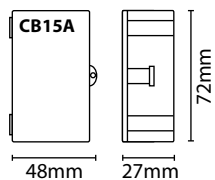

LIGHTING CONNECTOR BOXES

- Polypropylene case
- Cord restraint at both entries
- **CB5A** = 5 Amp 3 way connector included
- **CB15A** = 15 Amp 3 way connector included

| Code | Version | IP Rating | MOM / OPQ |
|-------|---------|-----------|-----------|
| CB5A | 5 Amp | IP20 | 20 / 400 |
| CB15A | 15 Amp | | |