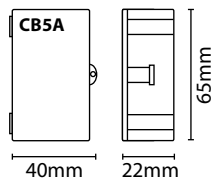

LIGHTING CONNECTOR BOXES

- Polypropylene case
- Cord restraint at both entries
- **CB5A** = 5 Amp 3 way connector included
- **CB15A** = 15 Amp 3 way connector included

| Code | Version | IP Rating | MOM / OPQ |
|-------|---------|-----------|-----------|
| CB5A | 5 Amp | IP20 | 20 / 400 |
| CB15A | 15 Amp | | |